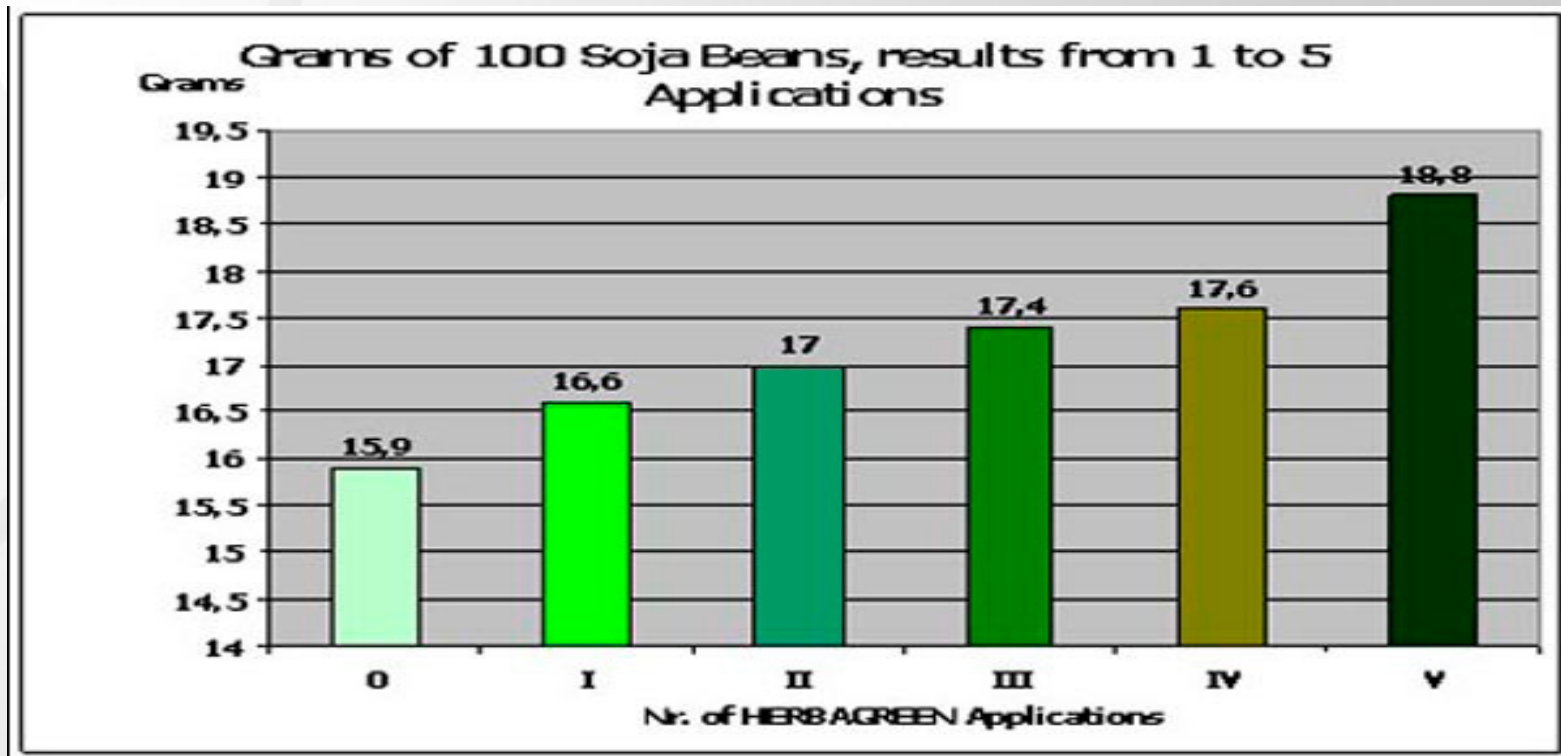

Soybean

Country: Serbia

Year: 2009

Crop: Soybean

Trial: Field Trial

Realised by: Local customer

Testing Parameter: Yield increase

Control

herbagreen®

Soybean

Country: Serbia

Year: 2009

Crop: Soybean

Trial: Field Trial

Realised by: Local customer

Testing Parameter: Yield increase

Soybean

Country: Brazil – Mato Grosso do Sul

Year: 2014

Crop: Soybean

Trial: Field Trial

Realised by: Celso Karkle

Testing Parameter: Yield increase

Control – 1 Application – 2 Applications – 3 Applications with herbagreen®